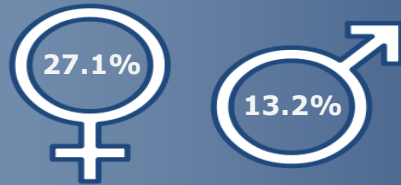

Domestic Violence and Abuse in Northamptonshire

Crime Survey for England And Wales 2014-2015

Percentage of adults reporting domestic abuse between ages of 16 years to 59

Potentially 82,529 adults aged 16 to 59 who have experienced domestic violence and abuse in Northamptonshire

Reports of domestic violence to Northamptonshire Police

Percentage of female / male victims of domestic crime 2015-2016

Domestic crime volume (Northamptonshire Police 2015-16)
11.5% of all recorded crime in 2015-16
(Volume count **6820**)