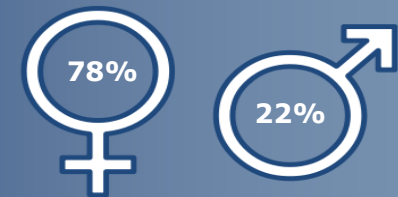

Domestic crime volume (Northamptonshire Police 2015-16)
11.5% of all recorded crime in 2015-16
(Volume count **6820**)

Assault victims presenting to A&Es and Urgent Care where the perpetrator was an ex-partner, partner or family member (2015-16)