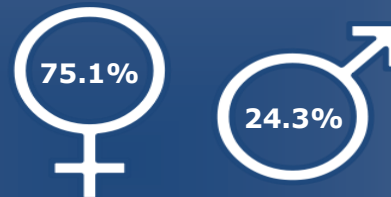

Domestic Violence and Abuse in Northamptonshire

Crime Survey for England And Wales 2014-2015

Percentage of adults reporting domestic abuse between ages of 16 years to 59

Potentially 82,529 adults aged 16 to 59 who have experienced domestic violence and abuse in Northamptonshire

Reports of domestic violence to Northamptonshire Police

Percentage of female / male victims of domestic crime 2015-2016

Domestic crime volume (Northamptonshire Police 2015-16)
11.5% of all recorded crime in 2015-16
(Volume count **6820**)