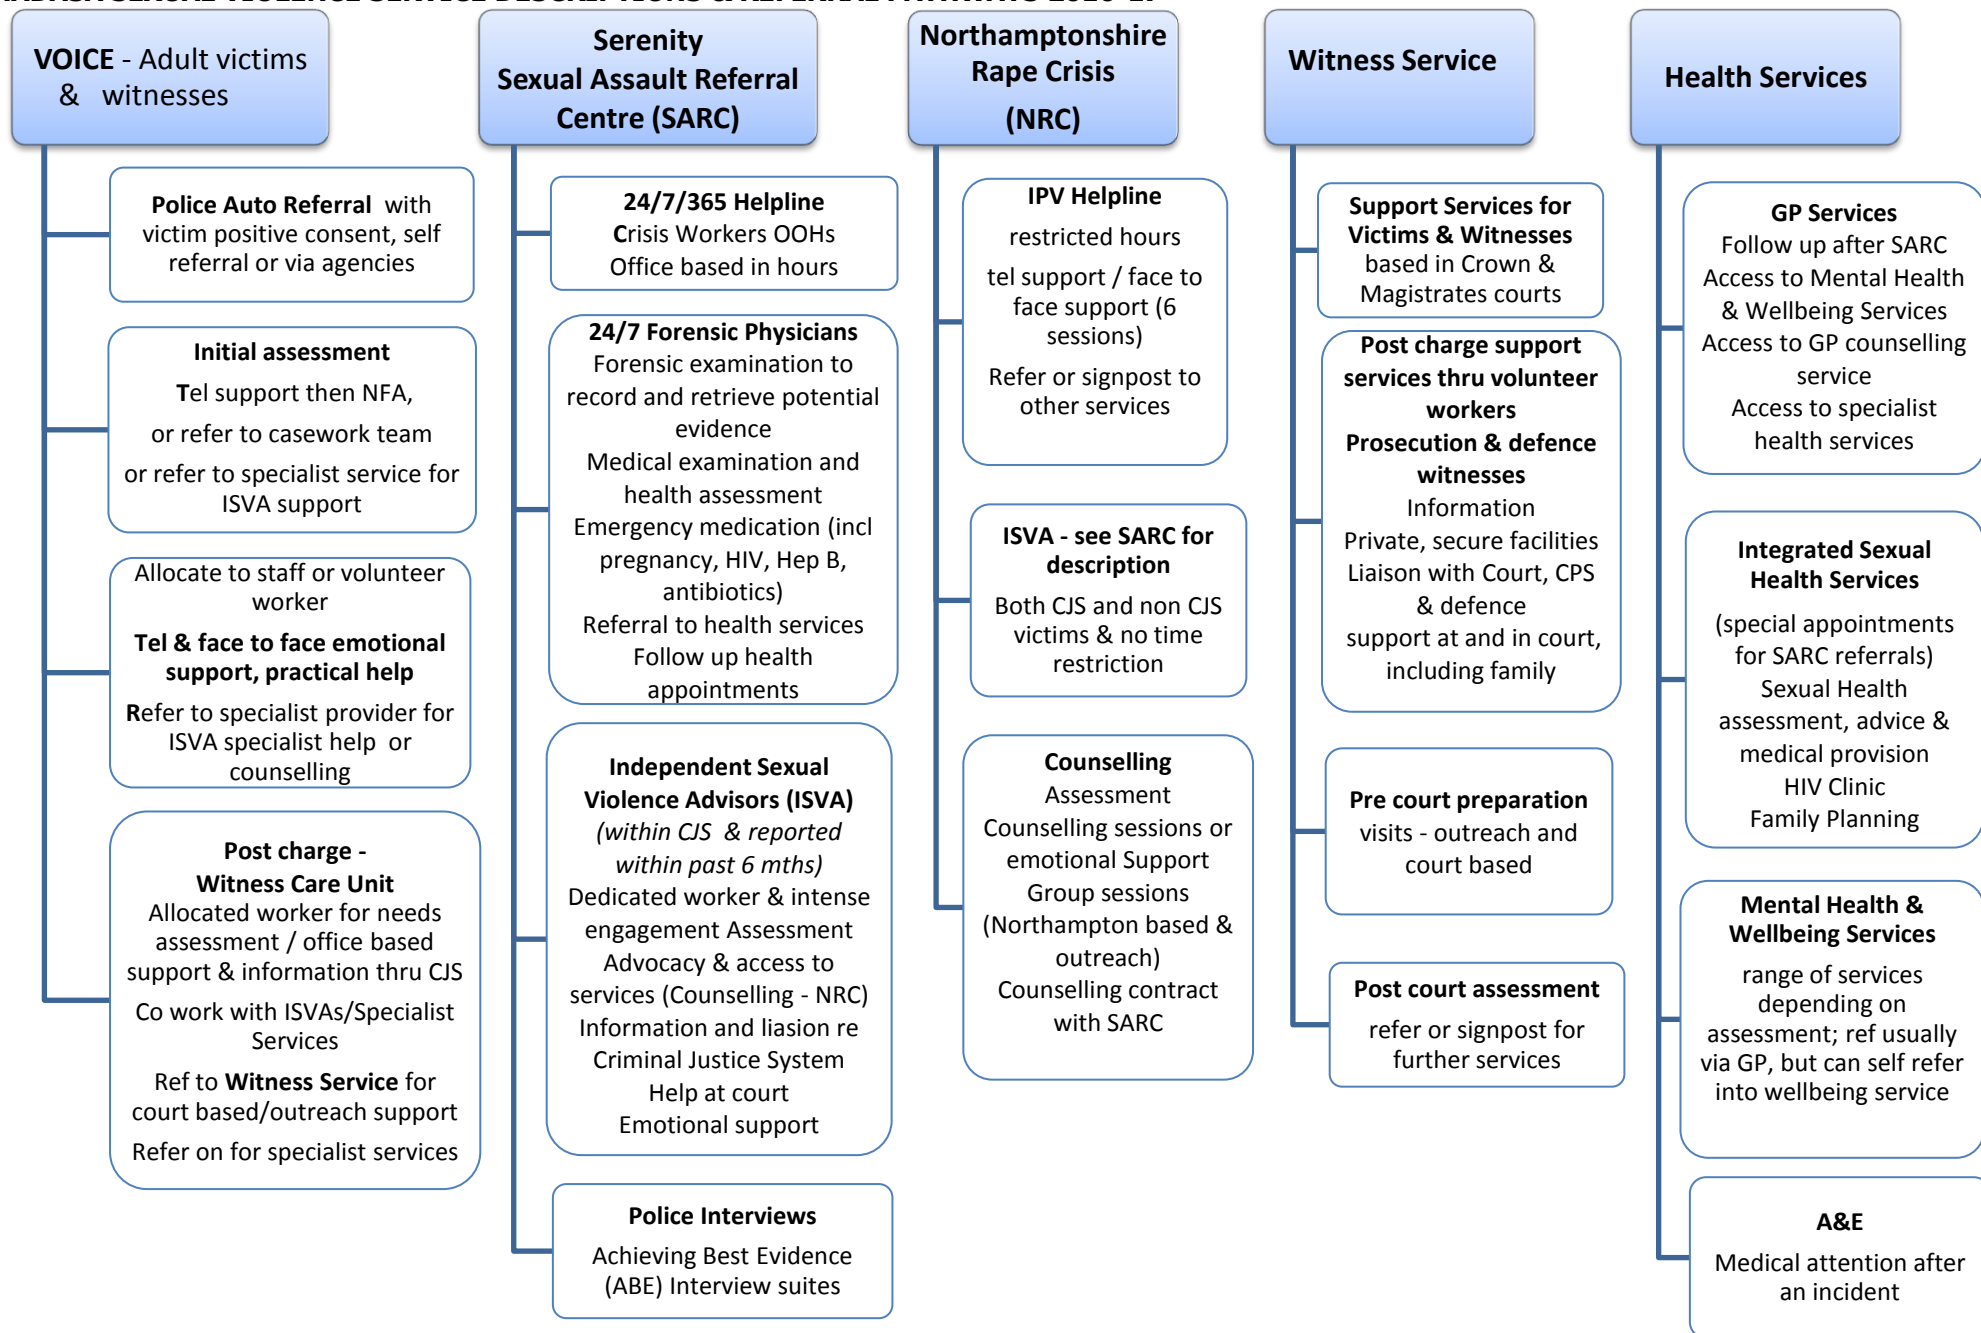

NADASA SEXUAL VIOLENCE SERVICE DESCRIPTIONS & REFERRAL PATHWAYS 2016-17

NADASA SEXUAL VIOLENCE SERVICE DESCRIPTIONS & REFERRAL PATHWAYS 2016-17

**NADASA SEXUAL VIOLENCE
KEY REFERRAL PATHWAYS
2016-2017 - adults**